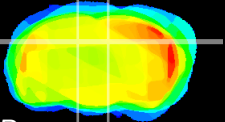

Coronal

Sagittal-R

Sagittal-L

ViBrism: CX07512
Horizontal

DG