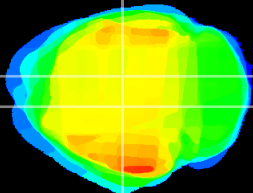

Coronal

Sagittal-R

Sagittal-L

ViBrism: CX07512
Horizontal

DG