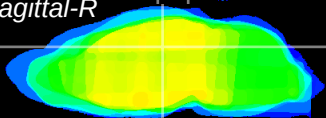

Coronal

Sagittal-R

Sagittal-L

ViBrism: CX07512
Horizontal

DG