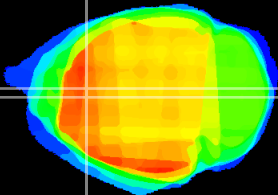

Coronal

Sagittal-R

Sagittal-L

ViBrism: CX07515
Horizontal

Cx cingulate