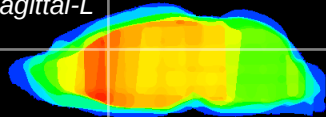

Coronal

Sagittal-R

Sagittal-L

ViBrism: CX07515
Horizontal

Cx cingulate