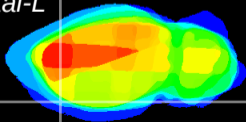

Coronal

Sagittal-R

Sagittal-L

ViBrism: CX07518
Horizontal

Pir