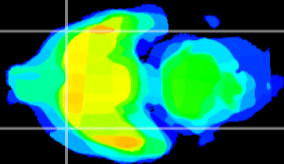

Coronal

Sagittal-R

Sagittal-L

ViBrism: CX07518
Horizontal

Pir