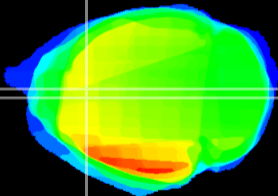

Coronal

Sagittal-R

Sagittal-L

ViBrism: CX07524
Horizontal

Cx cingulate