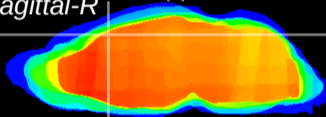

Coronal

Sagittal-R

Sagittal-L

ViBrism: CX07526
Horizontal

Cx motor