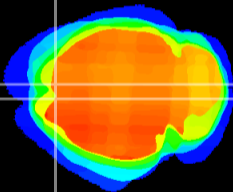

Coronal

Sagittal-R

Sagittal-L

ViBrism: CX07526
Horizontal

Cx motor