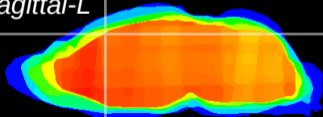

Coronal

Sagittal-R

Sagittal-L

ViBrism: CX07526
Horizontal

Cx motor