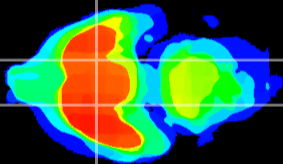

Coronal

Sagittal-R

Sagittal-L

ViBriSM: CX07526
Horizontal

S0