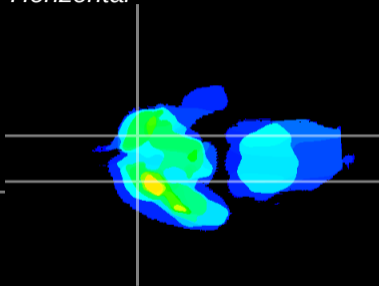

Coronal

Sagittal-R

Sagittal-L

ViBrism: CX07527  
Horizontal

Tu