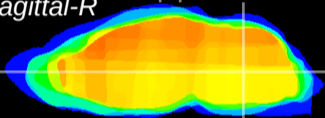

Coronal

Sagittal-R

Sagittal-L

ViBrism: CX07528
Horizontal

MVe