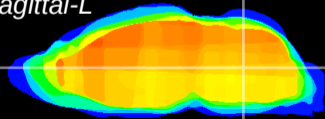

Coronal

Sagittal-R

Sagittal-L

ViBrism: CX07528
Horizontal

MVe