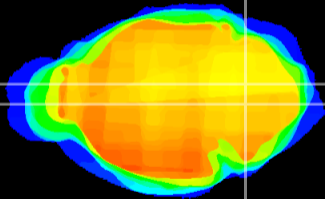

Coronal

Sagittal-R

Sagittal-L

ViBrism: CX07528
Horizontal

MVe