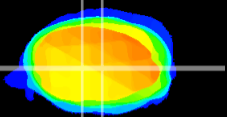

Coronal

Sagittal-R

Sagittal-L

ViBrism: CX07528
Horizontal

MVe