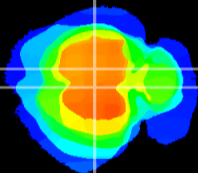

Coronal

Sagittal-R

Sagittal-L

ViBrism: CX07528
Horizontal

RS