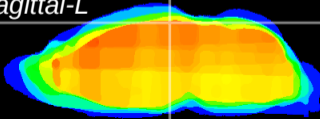

Coronal

Sagittal-R

Sagittal-L

ViBrism: CX07528
Horizontal

RS