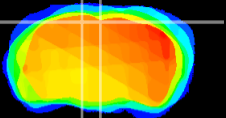

Coronal

Sagittal-R

Sagittal-L

ViBrism: CX07528
Horizontal

RS