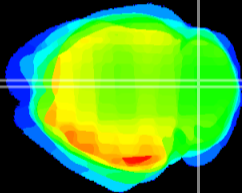

Coronal

Sagittal-R

Sagittal-L

ViBrism: CX07529
Horizontal

Cb vermis