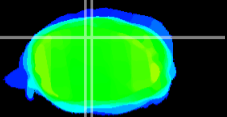

Coronal

Sagittal-R

Sagittal-L

ViBrism: CX07529
Horizontal

Cb vermis