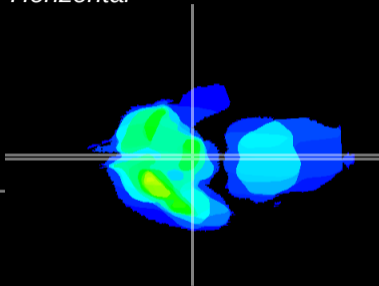

Coronal

Sagittal-R

Sagittal-L

ViBrism: CX07530
Horizontal

ME