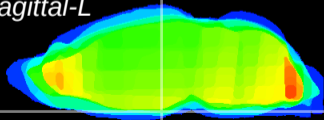

Coronal

Sagittal-R

Sagittal-L

ViBrism: CX07530
Horizontal

ME