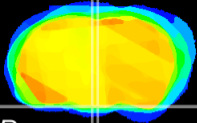

Coronal

Sagittal-R

Sagittal-L

ViBrism: CX07533
Horizontal

Arc