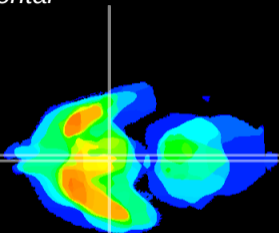

Coronal

Sagittal-R

Sagittal-L

ViBrism: CX07533
Horizontal

Arc