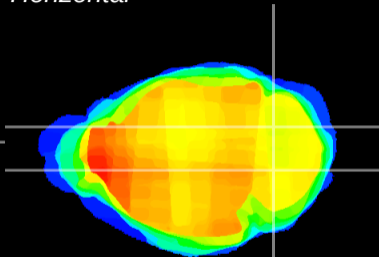

Coronal

Sagittal-R

Sagittal-L

ViBrism: CX07533  
Horizontal

Cb nucleus