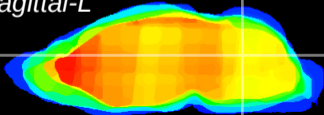

Coronal

Sagittal-R

Sagittal-L

ViBrism: CX07533  
Horizontal

Cb nucleus