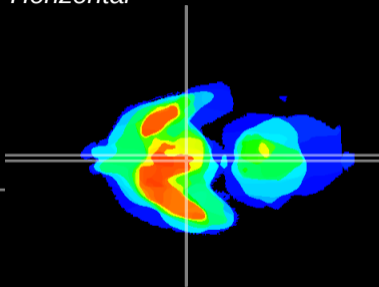

Coronal

Sagittal-R

Sagittal-L

ViBrism: CX07536
Horizontal

Arc