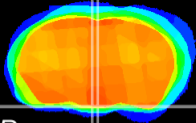

Coronal

Sagittal-R

Sagittal-L

ViBrism: CX07536
Horizontal

Arc