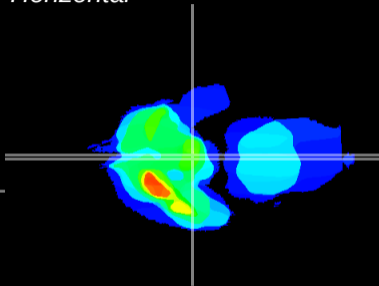

Coronal

Sagittal-R

Sagittal-L

ViBrism: CX07536
Horizontal

ME