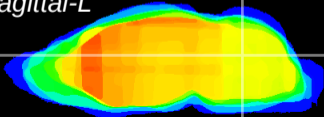

Coronal

Sagittal-R

Sagittal-L

ViBrism: CX07540
Horizontal

Cb nucleus