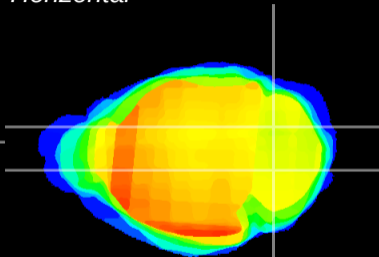

Coronal

Sagittal-R

Sagittal-L

ViBrism: CX07540
Horizontal

Cb nucleus