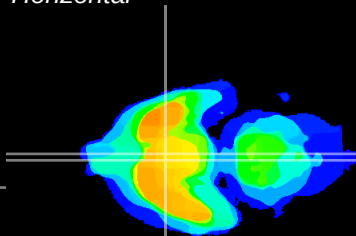

Coronal

Sagittal-R

Sagittal-L

ViBrism: CX07540
Horizontal

SCN