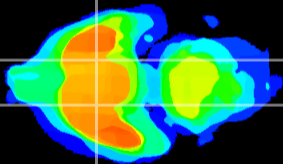

Coronal

Sagittal-R

Sagittal-L

ViBrism: CX07544
Horizontal

S0