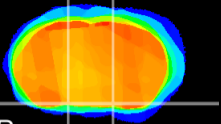

Coronal

Sagittal-R

Sagittal-L

ViBrism: CX07544
Horizontal

S0