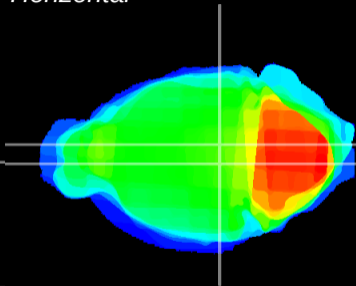

Coronal

Sagittal-R

Sagittal-L

ViBrism: CX07546
Horizontal

VTA