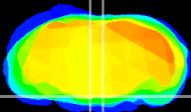

Coronal

Sagittal-R

Sagittal-L

ViBrism: CX07548
Horizontal

Pn