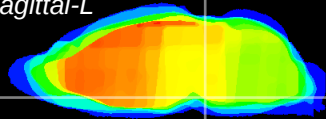

Coronal

Sagittal-R

Sagittal-L

ViBrism: CX07548
Horizontal

Pn