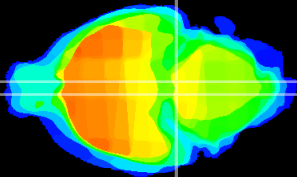

Coronal

Sagittal-R

Sagittal-L

ViBrism: CX07548
Horizontal

Pn