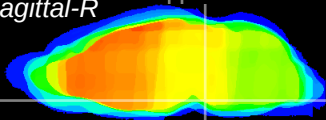

Coronal

Sagittal-R

Sagittal-L

ViBrism: CX07548
Horizontal

Pn