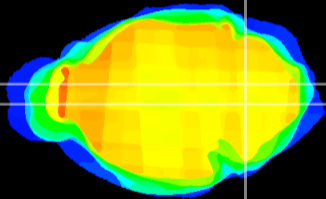

Coronal

Sagittal-R

Sagittal-L

ViBrism: CX07549
Horizontal

MVe