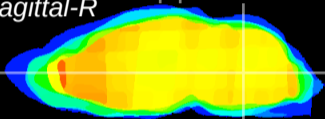

Coronal

Sagittal-R

Sagittal-L

ViBrism: CX07549
Horizontal

MVe