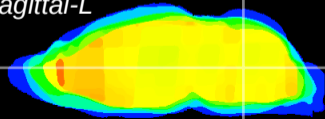

Coronal

Sagittal-R

Sagittal-L

ViBrism: CX07549
Horizontal

MVe