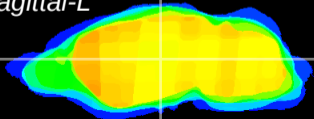

Coronal

Sagittal-R

Sagittal-L

ViBrism: CX07549
Horizontal

VPM/VPL