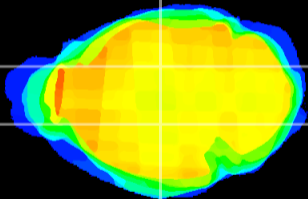

Coronal

Sagittal-R

Sagittal-L

ViBrism: CX07549
Horizontal

VPM/VPL