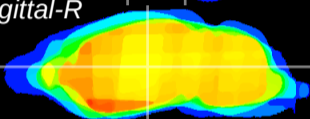

Coronal

Sagittal-R

Sagittal-L

ViBrism: CX07549
Horizontal

VPM/VPL