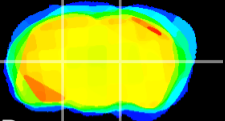

Coronal

Sagittal-R

Sagittal-L

ViBrism: CX07549
Horizontal

VPM/VPL