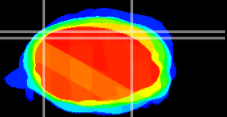

*Coronal*

*Sagittal-R*

*Sagittal-L*

ViBrism: CX07550  
*Horizontal*

Cb lobe