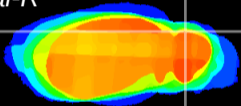

*Coronal*

*Sagittal-R*

*Sagittal-L*

ViBrism: CX07550  
*Horizontal*

Cb lobe