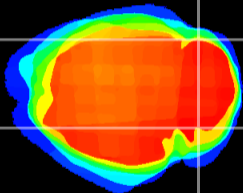

*Coronal*

*Sagittal-R*

*Sagittal-L*

ViBrism: CX07550  
*Horizontal*

Cb lobe