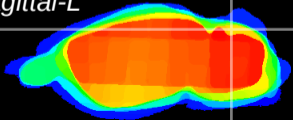

*Coronal*

*Sagittal-R*

*Sagittal-L*

ViBrism: CX07550  
*Horizontal*

Cb lobe