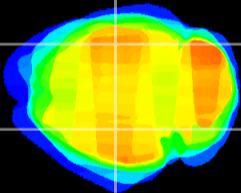

Coronal

Sagittal-R

Sagittal-L

ViBrism: CX07551
Horizontal

CA2/CA3