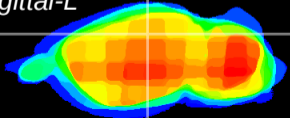

Coronal

Sagittal-R

Sagittal-L

ViBrism: CX07551
Horizontal

CA2/CA3