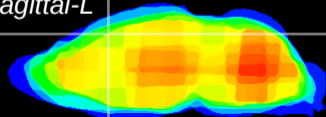

Coronal

Sagittal-R

Sagittal-L

ViBris: CX07551  
Horizontal

Cx motor