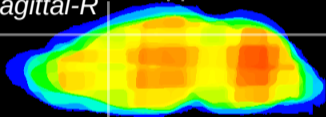

Coronal

Sagittal-R

Sagittal-L

ViBris: CX07551  
Horizontal

Cx motor