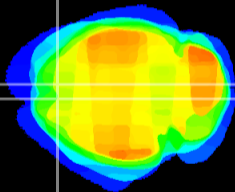

Coronal

Sagittal-R

Sagittal-L

ViBris: CX07551  
Horizontal

Cx motor