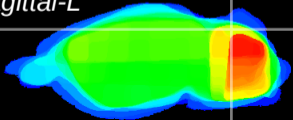

Coronal

Sagittal-R

Sagittal-L

ViBrism: CX07554
Horizontal

Cb lobe