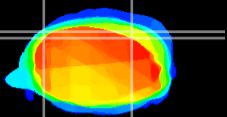

Coronal

Sagittal-R

Sagittal-L

ViBrism: CX07554
Horizontal

Cb lobe