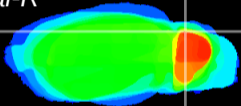

Coronal

Sagittal-R

Sagittal-L

ViBrism: CX07554
Horizontal

Cb lobe