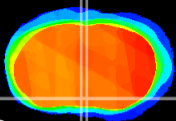

Coronal

Sagittal-R

Sagittal-L

ViBrisM: CX07555
Horizontal

MPA