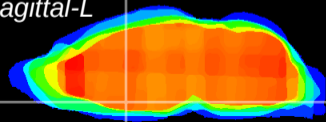

Coronal

Sagittal-R

Sagittal-L

ViBrisM: CX07555
Horizontal

MPA