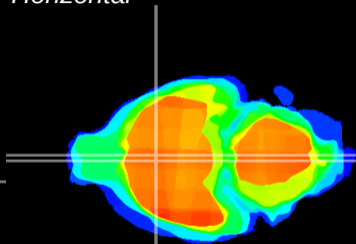

Coronal

Sagittal-R

Sagittal-L

ViBrisM: CX07555
Horizontal

MPA