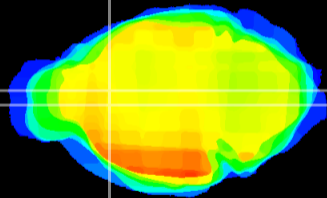

Coronal

Sagittal-R

Sagittal-L

ViBrism: CX07556
Horizontal

LS