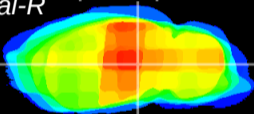

Coronal

Sagittal-R

Sagittal-L

ViBrism: CX07558
Horizontal

MG