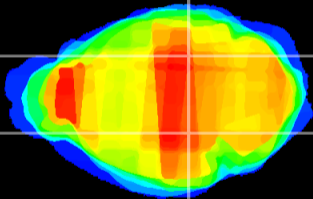

Coronal

Sagittal-R

Sagittal-L

ViBrism: CX07558
Horizontal

MG