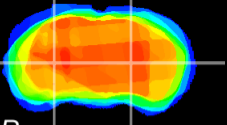

Coronal

Sagittal-R

Sagittal-L

ViBrism: CX07558
Horizontal

MG