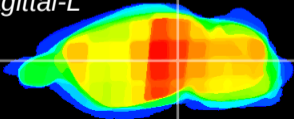

Coronal

Sagittal-R

Sagittal-L

ViBrism: CX07558
Horizontal

MG