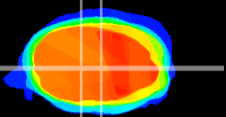

Coronal

Sagittal-R

Sagittal-L

ViBrism: CX07559
Horizontal

MVe