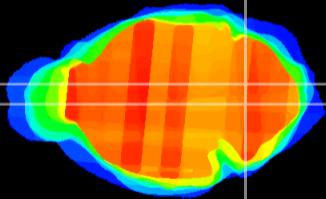

Coronal

Sagittal-R

Sagittal-L

ViBrism: CX07559
Horizontal

MVe