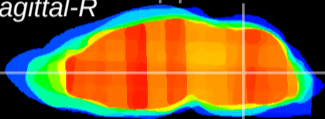

Coronal

Sagittal-R

Sagittal-L

ViBrism: CX07559
Horizontal

MVe