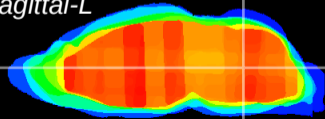

Coronal

Sagittal-R

Sagittal-L

ViBrism: CX07559
Horizontal

MVe