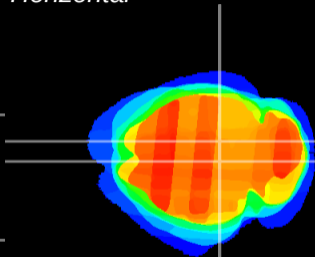

Coronal

Sagittal-R

Sagittal-L

ViBrism: CX07559
Horizontal

SC