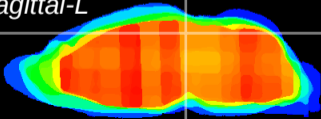

Coronal

Sagittal-R

Sagittal-L

ViBrism: CX07559
Horizontal

SC