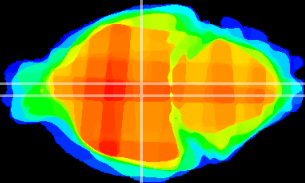

Coronal

Sagittal-R

Sagittal-L

ViBrism: CX07567
Horizontal

DM