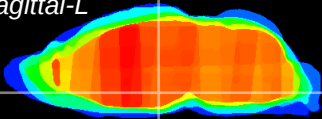

Coronal

Sagittal-R

Sagittal-L

ViBrism: CX07567
Horizontal

DM