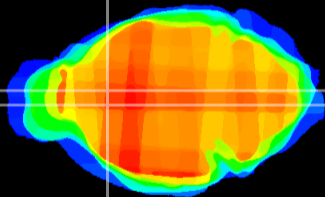

Coronal

Sagittal-R

Sagittal-L

ViBrism: CX07567
Horizontal

LS