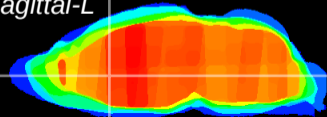

Coronal

Sagittal-R

Sagittal-L

ViBrism: CX07567
Horizontal

LS