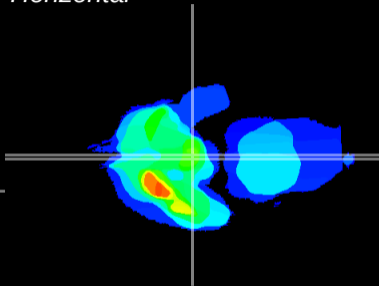

Coronal

Sagittal-R

Sagittal-L

ViBrism: CX07567
Horizontal

ME