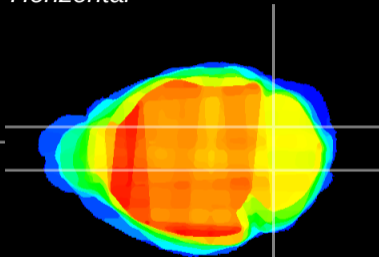

Coronal

Sagittal-R

Sagittal-L

ViBrism: CX07568
Horizontal

Cb nucleus