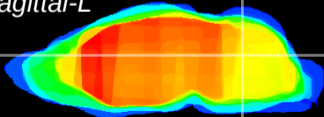

Coronal

Sagittal-R

Sagittal-L

ViBrism: CX07568
Horizontal

Cb nucleus