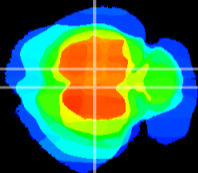

Coronal

Sagittal-R

Sagittal-L

ViBrism: CX07568
Horizontal

RS