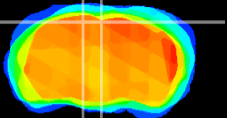

Coronal

Sagittal-R

Sagittal-L

ViBrism: CX07568
Horizontal

RS