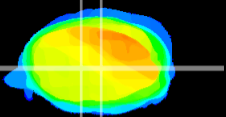

Coronal

Sagittal-R

Sagittal-L

ViBrism: CX07572
Horizontal

MVe