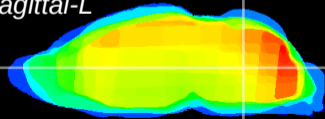

Coronal

Sagittal-R

Sagittal-L

ViBrism: CX07572
Horizontal

MVe