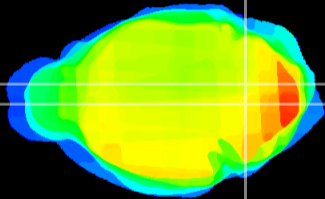

Coronal

Sagittal-R

Sagittal-L

ViBrism: CX07572
Horizontal

MVe