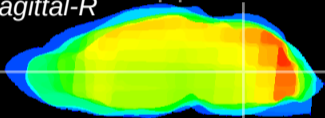

Coronal

Sagittal-R

Sagittal-L

ViBrism: CX07572
Horizontal

MVe