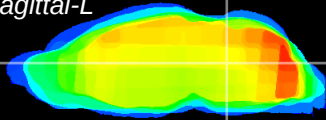

Coronal

Sagittal-R

Sagittal-L

ViBrism: CX07572
Horizontal

Tg