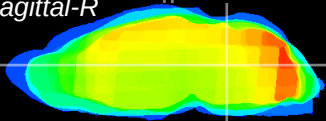

Coronal

Sagittal-R

Sagittal-L

ViBrism: CX07572
Horizontal

Tg