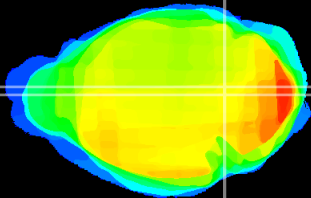

Coronal

Sagittal-R

Sagittal-L

ViBrism: CX07572
Horizontal

Tg