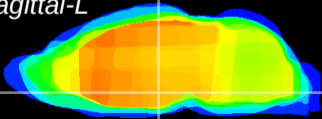

Coronal

Sagittal-R

Sagittal-L

ViBrism: CX07574
Horizontal

DM