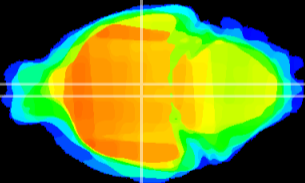

Coronal

Sagittal-R

Sagittal-L

ViBrism: CX07574
Horizontal

DM