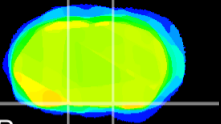

Coronal

Sagittal-R

Sagittal-L

ViBrism: CX07577
Horizontal

S0