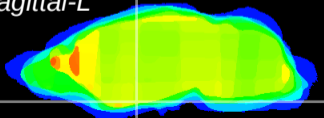

Coronal

Sagittal-R

Sagittal-L

ViBrism: CX07577
Horizontal

S0