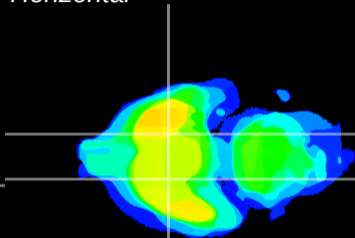

Coronal

Sagittal-R

Sagittal-L

ViBrism: CX07577
Horizontal

S0