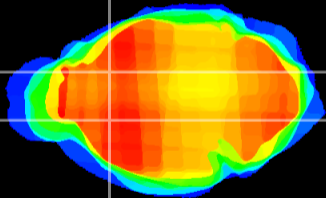

Coronal

Sagittal-R

Sagittal-L

ViBris: CX07579  
Horizontal

CPu medial