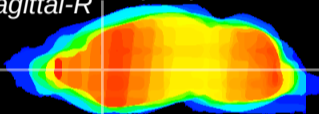

Coronal

Sagittal-R

Sagittal-L

ViBris: CX07579  
Horizontal

CPu medial