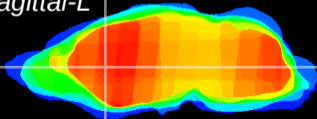

Coronal

Sagittal-R

Sagittal-L

ViBris: CX07579  
Horizontal

CPu medial