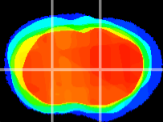

Coronal

Sagittal-R

Sagittal-L

ViBris: CX07579  
Horizontal

CPu medial