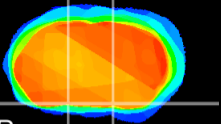

Coronal

Sagittal-R

Sagittal-L

ViBrism: CX07580
Horizontal

S0