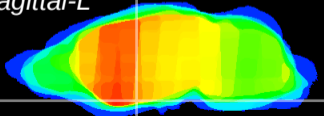

Coronal

Sagittal-R

Sagittal-L

ViBrism: CX07580
Horizontal

S0