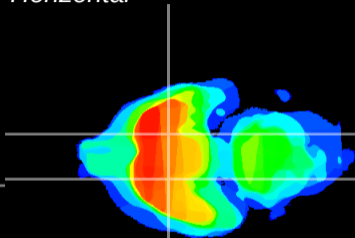

Coronal

Sagittal-R

Sagittal-L

ViBrism: CX07580
Horizontal

S0