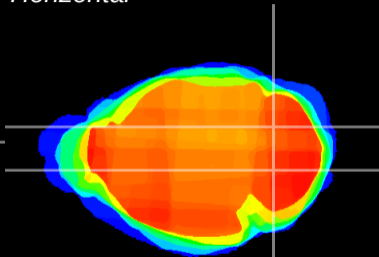

Coronal

Sagittal-R

Sagittal-L

ViBrism: CX07585
Horizontal

Cb nucleus