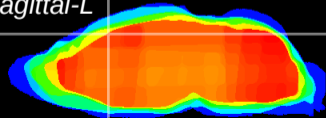

Coronal

Sagittal-R

Sagittal-L

ViBrism: CX07585
Horizontal

Cx motor