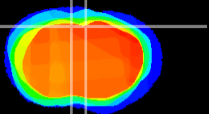

Coronal

Sagittal-R

Sagittal-L

ViBrism: CX07585
Horizontal

Cx motor