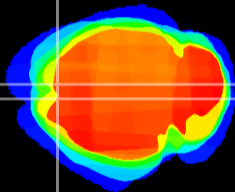

Coronal

Sagittal-R

Sagittal-L

ViBrism: CX07585
Horizontal

Cx motor