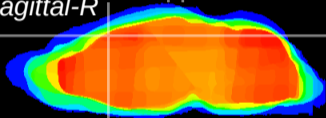

Coronal

Sagittal-R

Sagittal-L

ViBrism: CX07585
Horizontal

Cx motor