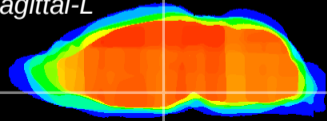

Coronal

Sagittal-R

Sagittal-L

ViBrism: CX07586
Horizontal

DM