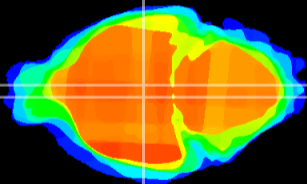

Coronal

Sagittal-R

Sagittal-L

ViBrism: CX07586
Horizontal

DM