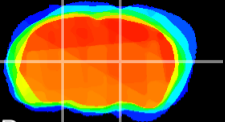

Coronal

Sagittal-R

Sagittal-L

ViBrism: CX07589
Horizontal

VPM/VPL