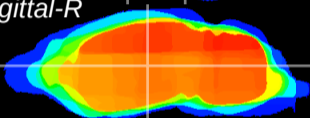

Coronal

Sagittal-R

Sagittal-L

ViBrism: CX07589
Horizontal

VPM/VPL