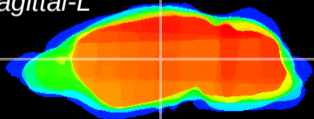

Coronal

Sagittal-R

Sagittal-L

ViBrism: CX07589
Horizontal

VPM/VPL