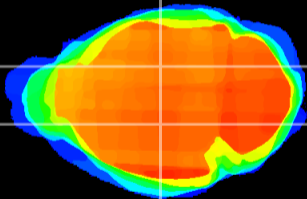

Coronal

Sagittal-R

Sagittal-L

ViBrism: CX07589
Horizontal

VPM/VPL