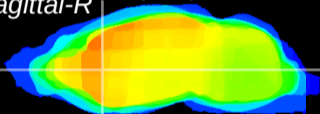

Coronal

Sagittal-R

Sagittal-L

ViBris: CX07593
Horizontal

CPU medial