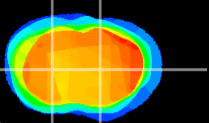

Coronal

Sagittal-R

Sagittal-L

ViBris: CX07593
Horizontal

CPU medial