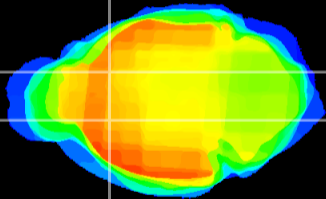

Coronal

Sagittal-R

Sagittal-L

ViBris: CX07593
Horizontal

CPU medial