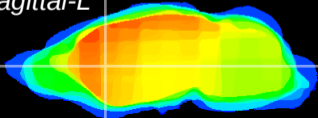

Coronal

Sagittal-R

Sagittal-L

ViBris: CX07593
Horizontal

CPU medial