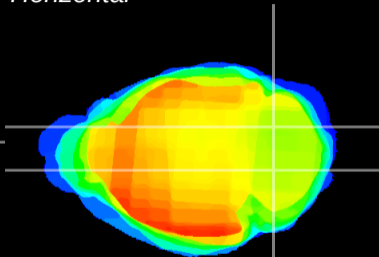

Coronal

Sagittal-R

Sagittal-L

ViBrism: CX07593
Horizontal

Cb nucleus