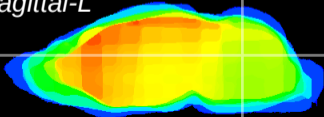

Coronal

Sagittal-R

Sagittal-L

ViBrism: CX07593
Horizontal

Cb nucleus