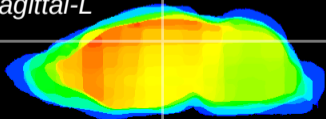

Coronal

Sagittal-R

Sagittal-L

ViBrism: CX07593
Horizontal

DG