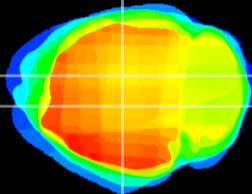

Coronal

Sagittal-R

Sagittal-L

ViBrism: CX07593
Horizontal

DG