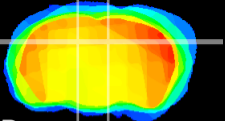

Coronal

Sagittal-R

Sagittal-L

ViBrism: CX07593
Horizontal

DG