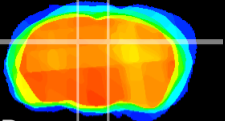

Coronal

Sagittal-R

Sagittal-L

ViBrism: CX07601
Horizontal

DG