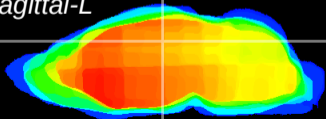

Coronal

Sagittal-R

Sagittal-L

ViBrism: CX07601
Horizontal

DG