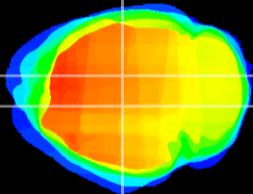

Coronal

Sagittal-R

Sagittal-L

ViBrism: CX07601
Horizontal

DG